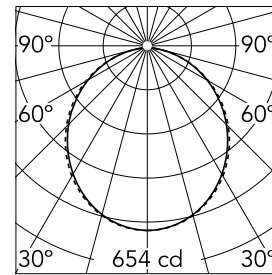

Main specifications

| | | | |
|------------------------|-------|-----------------------|------------|
| Number of heads | 1 | Net lumen (lm) | 1779 |
| Lamp category | LED | Mountings | Suspension |
| Power (W) | 28W | Environment | Indoor |
| CCT (K) | 4000K | | |
| CRI | 80 | | |

Optical

| | |
|-------------------------------|----------------|
| Lighting type | Direct |
| LED type | Top LED |
| Light distribution | Symmetric |
| Optical type | Diffused light |
| Beam angle (°) | 110 |
| Beam angle C90-270 (°) | 110 |