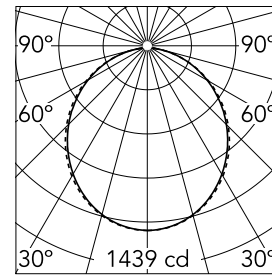

Main specifications

Number of heads	1	Net lumen (lm)	3915
Lamp category	LED	Mountings	Suspension
Power (W)	63.5W	Environment	Indoor dry location
CCT (K)	4000K		
CRI	80		

Optical

Lighting type	Direct
LED type	Top LED
Light distribution	Symmetric
Optical type	Diffused light
Beam angle (°)	110
Beam angle C90-270 (°)	110