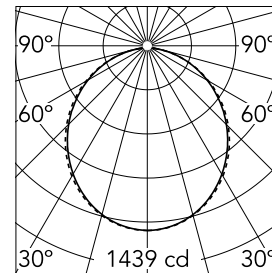

Optical

Lighting type	Direct
LED type	Top LED
Light distribution	Symmetric
Optical type	Diffused light
Beam angle (°)	110
Beam angle C90-270 (°)	110

Beam Angle: 107°

Luminous flux luminaire
3915 lm

3915
85
38

Electrical

Frequency (Hz)	50/60	Emergency	Without
Voltage (V)	220.00	Insulation class	I
Dimmable	Yes		
Driver	Integrated		
Driver type	Dimmable DALI		
	1		

Physical

Color	Anodized Grey
Orientation	Fixed
Weight (kg)	7.03
Length (mm)	3095

Note

Opal Diffuser: Diffuse, glare free and uniform lighting throughout the room. / Emergency: Emergency Module available in all versions, length 1405 mm. In normal use, it uses the same power consumption as the standard In-Finity. In emergency use, it emits 10% of normal use during 3 hours. Endcaps: must be ordered separately. Consult Flos Architectural team for a configuration without end caps.