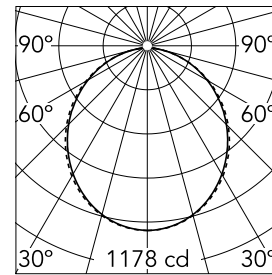

Beam Angle: 107°

Luminous flux luminaire
3203 lm

85
38
35
31

Electrical

Frequency (Hz)	50/60	Emergency	Without
Voltage (V)	220.00	Insulation class	I
Dimmable	Yes		
Driver	Integrated		
Driver type	Dimmable DALI		
	1		

Physical

Color	Black
Orientation	Fixed
Weight (kg)	5.75
Length (mm)	2530

Note

Opal Diffuser: Diffuse, glare free and uniform lighting throughout the room. / Emergency: Emergency Module available in all versions, length 1405 mm. In normal use, it uses the same power consumption as the standard In-Finity. In emergency use, it emits 10% of normal use during 3 hours. Endcaps: must be ordered separately. Consult Flos Architectural team for a configuration without end caps.