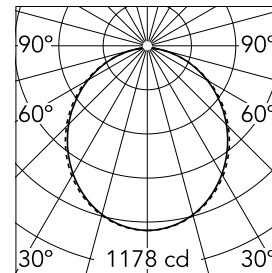

Beam Angle: 107°

Luminous flux luminaire
3203 lm

85
38
38

Electrical

Frequency (Hz)	50/60	Emergency	Without
Voltage (V)	220.00	Insulation class	I
Dimmable	Yes		
Driver	Integrated		
Driver type	Dimmable DALI		
	1		

Physical

Color	Anodized Grey
Orientation	Fixed
Weight (kg)	5.75
Length (mm)	2530

Note

Opal Diffuser: Diffuse, glare free and uniform lighting throughout the room. / Emergency: Emergency Module available in all versions, length 1405 mm. In normal use, it uses the same power consumption as the standard In-Finity. In emergency use, it emits 10% of normal use during 3 hours. Endcaps: must be ordered separately. Consult Flos Architectural team for a configuration without end caps.