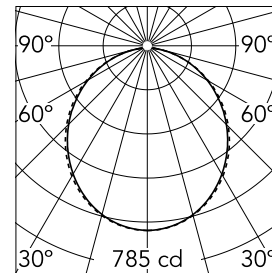

Main specifications

Number of heads	1	Net lumen (lm)	2135
Lamp category	LED	Mountings	Suspension
Power (W)	35.5W	Environment	Indoor dry location
CCT (K)	4000K		
CRI	80		

Optical

Lighting type	Direct
LED type	Top LED
Light distribution	Symmetric
Optical type	Diffused light
Beam angle (°)	110
Beam angle C90-270 (°)	110