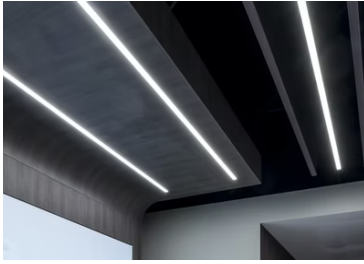

In-Finity 35 Suspension Down 4000K General Lighting Dali

■ N35D144G30BDA - White

LED modular system for suspended installation, including LED luminaires, aluminum installation profile, and diffusers. Drivers included in lighting modules for 220-240V connection to mains or to other lighting modules. Suspension kit not included.

Main specifications

Number of heads	1	Net lumen (lm)	1779
Lamp category	LED	Mountings	Suspension
Power (W)	28W	Environment	Indoor dry location
CCT (K)	4000K		
CRI	80		

Optical

Lighting type	Direct
LED type	Top LED
Light distribution	Symmetric
Optical type	Diffused light
Beam angle (°)	110
Beam angle C90-270 (°)	110

In-Finity 35 Suspension Down 4000K General Lighting Dali

5

Metal End Cap. Recessed No Trim / Surface / Suspension Down. 35 mm (Colour Anodized Grey)
08.9050.02

Suspension kit
08.0030

5

Metal End Cap. Recessed No Trim / Surface / Suspension Down. 35 mm (Colour Black)
08.9050.NS

5

Metal cover. Surface / Suspension Down. 35 mm
08.9050.06

5

Metal End Cap. Recessed No Trim / Surface / Suspension Down. 35 mm (Colour White)
08.9050.40

500 mm opal diffuser. Diffuse, glare free and uniform lighting throughout the room
08.0109.00