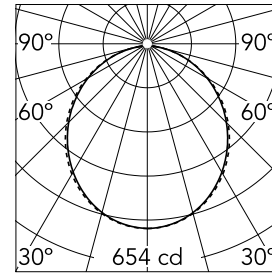

Main specifications

Number of heads	1	Net lumen (lm)	1779
Lamp category	LED	Mountings	Suspension
Power (W)	28W	Environment	Indoor dry location
CCT (K)	4000K		
CRI	80		

Optical

Lighting type	Direct
LED type	Top LED
Light distribution	Symmetric
Optical type	Diffused light
Beam angle (°)	110
Beam angle C90-270 (°)	110

Physical

Color	White
Orientation	Fixed
Weight (kg)	3.19
Length (mm)	1405

Note

Opal Diffuser: Diffuse, glare free and uniform lighting throughout the room. / Emergency: Emergency Module available in all versions, length 1405 mm. In normal use, it uses the same power consumption as the standard In-Finity. In emergency use, it emits 10% of normal use during 3 hours. Endcaps: must be ordered separately. Consult Flos Architectural team for a configuration without end caps.