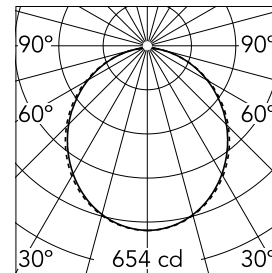

#### Optical

<b>Lighting type</b>	Direct
<b>LED type</b>	Top LED
<b>Light distribution</b>	Symmetric
<b>Optical type</b>	Diffused light
<b>Beam angle (°)</b>	110
<b>Beam angle C90-270 (°)</b>	110

Beam Angle: 107°