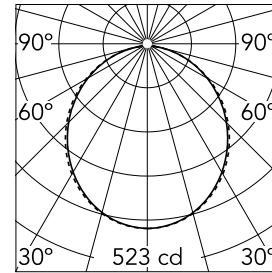

Main specifications

Number of heads	1	Net lumen (lm)	1424
Lamp category	LED	Mountings	Suspension
Power (W)	22.5W	Environment	Indoor dry location
CCT (K)	4000K		
CRI	80		

Optical

Lighting type	Direct
LED type	Top LED
Light distribution	Symmetric
Optical type	Diffused light
Beam angle (°)	110
Beam angle C90-270 (°)	110