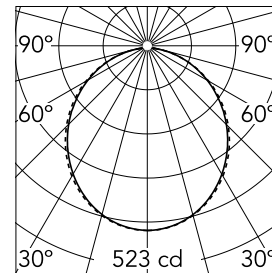

Main specifications

Number of heads	1	Net lumen (lm)	1424
Lamp category	LED	Mountings	Suspension
Power (W)	22.5W	Environment	Indoor
CCT (K)	4000K		
CRI	80		

Optical

Lighting type	Direct
LED type	Top LED
Light distribution	Symmetric
Optical type	Diffused light
Beam angle (°)	110
Beam angle C90-270 (°)	110