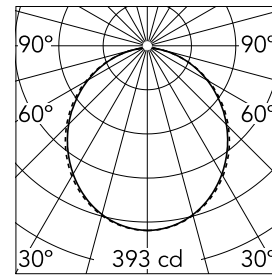

### Main specifications

<b>Number of heads</b>	1	<b>Net lumen (lm)</b>	1068
<b>Lamp category</b>	LED	<b>Mountings</b>	Suspension
<b>Power (W)</b>	16.5W	<b>Environment</b>	Indoor dry location
<b>CCT (K)</b>	4000K		
<b>CRI</b>	80		

### Optical

<b>Lighting type</b>	Direct
<b>LED type</b>	Top LED
<b>Light distribution</b>	Symmetric
<b>Optical type</b>	Diffused light
<b>Beam angle (°)</b>	110
<b>Beam angle C90-270 (°)</b>	110

Beam Angle: 107°

### Physical

<b>Color</b>	White
<b>Orientation</b>	Fixed
<b>Weight (kg)</b>	1.92
<b>Length (mm)</b>	845