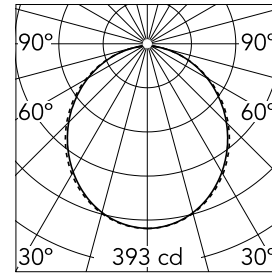

Beam Angle: 107°

Luminous flux luminaire
1068 lm

85
38
35
31

Electrical

Frequency (Hz)	50/60	Emergency	Without
Voltage (V)	220.00	Insulation class	I
Dimmable	Yes		
Driver	Integrated		
Driver type	Dimmable DALI		
	1		

Physical

Color	Black
Orientation	Fixed
Weight (kg)	1.92
Length (mm)	845

Note

Opal Diffuser: Diffuse, glare free and uniform lighting throughout the room. / Emergency: Emergency Module available in all versions, length 1405 mm. In normal use, it uses the same power consumption as the standard In-Finity. In emergency use, it emits 10% of normal use during 3 hours. Endcaps: must be ordered separately. Consult Flos Architectural team for a configuration without end caps.