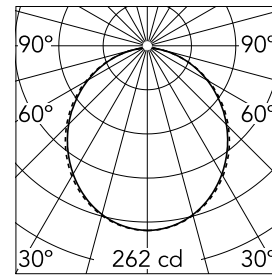

### Optical

<b>Lighting type</b>	Direct
<b>LED type</b>	Top LED
<b>Light distribution</b>	Symmetric
<b>Optical type</b>	Diffused light
<b>Beam angle (°)</b>	110
<b>Beam angle C90-270 (°)</b>	110

Beam Angle: 107°

### Physical

<b>Color</b>	White
<b>Orientation</b>	Fixed
<b>Weight (kg)</b>	1.28
<b>Length (mm)</b>	565