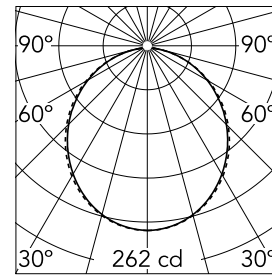

### Optical

<b>Lighting type</b>	Direct
<b>LED type</b>	Top LED
<b>Light distribution</b>	Symmetric
<b>Optical type</b>	Diffused light
<b>Beam angle (°)</b>	110
<b>Beam angle C90-270 (°)</b>	110

Beam Angle: 107°

### Physical

<b>Color</b>	Black
<b>Orientation</b>	Fixed
<b>Weight (kg)</b>	1.28
<b>Length (mm)</b>	565