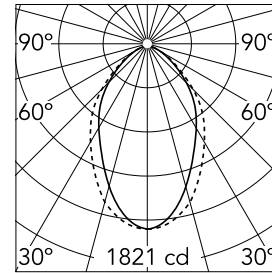

Main specifications

Number of heads	1	Net lumen (lm)	2811
Lamp category	LED	Mountings	Suspension
Power (W)	63.5W	Environment	Indoor dry location
CCT (K)	3000K		
CRI	80		

Optical

Lighting type	Direct
LED type	Top LED
Light distribution	Symmetric
Optical type	Diffused light
Beam angle (°)	76
Beam angle C90-270 (°)	64

Physical

Color	Black
Orientation	Fixed
Weight (kg)	7.03
Length (mm)	3095

Note

Micro-Prismatic Diffuser: Highly efficient multilayer diffuser that, thanks to its unique micro-prismatic texture, provides a glare free UGR<19 light beam. / Emergency: Emergency Module available in all versions, length 1405 mm. In normal use, it uses the same power consumption as the standard In-Finity. In emergency use, it emits 10% of normal use during 3 hours. Endcaps: must be ordered separately. Consult Flos Architectural team for a configuration without end caps.