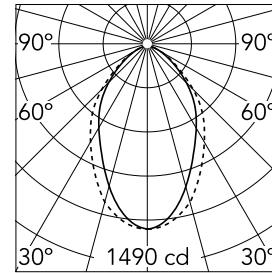

Main specifications

Number of heads	1	Net lumen (lm)	2300
Lamp category	LED	Mountings	Suspension
Power (W)	50W	Environment	Indoor dry location
CCT (K)	3000K		
CRI	80		

Optical

Lighting type	Direct
LED type	Top LED
Light distribution	Symmetric
Optical type	Diffused light
Beam angle (°)	76
Beam angle C90-270 (°)	64

Physical

Color	White
Orientation	Fixed
Weight (kg)	5.75
Length (mm)	2530

Note

Micro-Prismatic Diffuser: Highly efficient multilayer diffuser that, thanks to its unique micro-prismatic texture, provides a glare free UGR<19 light beam. / Emergency: Emergency Module available in all versions, length 1405 mm. In normal use, it uses the same power consumption as the standard In-Finity. In emergency use, it emits 10% of normal use during 3 hours. Endcaps: must be ordered separately. Consult Flos Architectural team for a configuration without end caps.