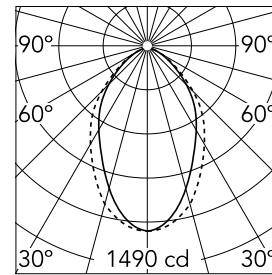

Main specifications

Number of heads	1	Net lumen (lm)	2300
Lamp category	LED	Mountings	Suspension
Power (W)	50W	Environment	Indoor dry location
CCT (K)	3000K		
CRI	80		

Optical

Lighting type	Direct
LED type	Top LED
Light distribution	Symmetric
Optical type	Diffused light
Beam angle (°)	76
Beam angle C90-270 (°)	64

Physical

Color	Black
Orientation	Fixed
Weight (kg)	5.75
Length (mm)	2530

Note

Micro-Prismatic Diffuser: Highly efficient multilayer diffuser that, thanks to its unique micro-prismatic texture, provides a glare free UGR<19 light beam. / Emergency: Emergency Module available in all versions, length 1405 mm. In normal use, it uses the same power consumption as the standard In-Finity. In emergency use, it emits 10% of normal use during 3 hours. Endcaps: must be ordered separately. Consult Flos Architectural team for a configuration without end caps.