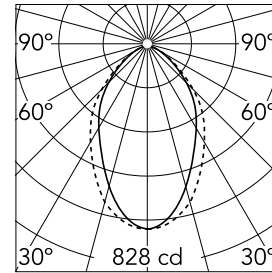

Main specifications

Number of heads	1	Net lumen (lm)	1278
Lamp category	LED	Mountings	Suspension
Power (W)	28W	Environment	Indoor dry location
CCT (K)	3000K		
CRI	80		

Optical

Lighting type	Direct
LED type	Top LED
Light distribution	Symmetric
Optical type	Diffused light
Beam angle (°)	76
Beam angle C90-270 (°)	64

Physical

Color	White
Orientation	Fixed
Weight (kg)	3.19
Length (mm)	1405

Note

Micro-Prismatic Diffuser: Highly efficient multilayer diffuser that, thanks to its unique micro-prismatic texture, provides a glare free UGR<19 light beam. / Emergency: Emergency Module available in all versions, length 1405 mm. In normal use, it uses the same power consumption as the standard In-Finity. In emergency use, it emits 10% of normal use during 3 hours. Endcaps: must be ordered separately. Consult Flos Architectural team for a configuration without end caps.