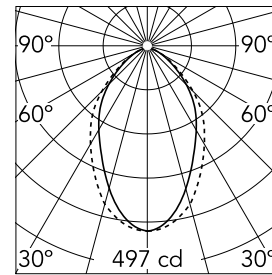

Main specifications

Number of heads	1	Net lumen (lm)	767
Lamp category	LED	Mountings	Suspension
Power (W)	16.5W	Environment	Indoor
CCT (K)	3000K		
CRI	80		

Optical

Lighting type	Direct
LED type	Top LED
Light distribution	Symmetric
Optical type	Diffused light
Beam angle (°)	76
Beam angle C90-270 (°)	64

Physical

Color	White
Orientation	Fixed
Weight (kg)	1.92
Length (mm)	845

Note

Micro-Prismatic Diffuser: Highly efficient multilayer diffuser that, thanks to its unique micro-prismatic texture, provides a glare free UGR<19 light beam. / Emergency: Emergency Module available in all versions, length 1405 mm. In normal use, it uses the same power consumption as the standard In-Finity. In emergency use, it emits 10% of normal use during 3 hours. Endcaps: must be ordered separately. Consult Flos Architectural team for a configuration without end caps.