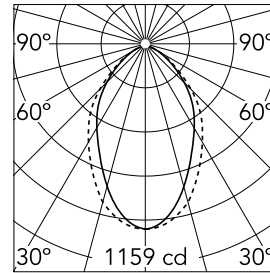

Main specifications

Number of heads	1	Net lumen (lm)	1789
Lamp category	LED	Mountings	Suspension
Power (W)	41W	Environment	Indoor dry location
CCT (K)	3000K		
CRI	80		

Optical

Lighting type	Direct
LED type	Top LED
Light distribution	Symmetric
Optical type	Diffused light
Beam angle (°)	76
Beam angle C90-270 (°)	64

Physical

Color	White
Orientation	Fixed
Weight (kg)	4.48
Length (mm)	1970

Note

Micro-Prismatic Diffuser: Highly efficient multilayer diffuser that, thanks to its unique micro-prismatic texture, provides a glare free UGR<19 light beam. / Emergency: Emergency Module available in all versions, length 1405 mm. In normal use, it uses the same power consumption as the standard In-Finity. In emergency use, it emits 10% of normal use during 3 hours. Endcaps: must be ordered separately. Consult Flos Architectural team for a configuration without end caps.

500 mm micro-prismatic diffuser.
Highly efficient multilayer diffuser
that, thanks to its unique
microprismatic texture, provides a
glare free UGR<19 light beam
08.0112.00

5

Metal End Cap. Recessed No Trim /
Surface / Suspension Down. 35 mm
(Colour White)
08.9050.40