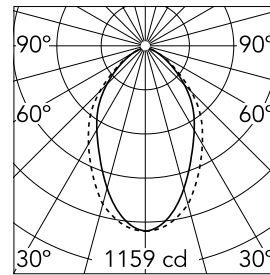

Main specifications

Number of heads	1	Net lumen (lm)	1789
Lamp category	LED	Mountings	Suspension
Power (W)	41W	Environment	Indoor dry location
CCT (K)	3000K		
CRI	80		

Optical

Lighting type	Direct
LED type	Top LED
Light distribution	Symmetric
Optical type	Diffused light
Beam angle (°)	76
Beam angle C90-270 (°)	64

Physical

Color	Black
Orientation	Fixed
Weight (kg)	4.48
Length (mm)	1970

Note

Micro-Prismatic Diffuser: Highly efficient multilayer diffuser that, thanks to its unique micro-prismatic texture, provides a glare free UGR<19 light beam. / Emergency: Emergency Module available in all versions, length 1405 mm. In normal use, it uses the same power consumption as the standard In-Finity. In emergency use, it emits 10% of normal use during 3 hours. Endcaps: must be ordered separately. Consult Flos Architectural team for a configuration without end caps.