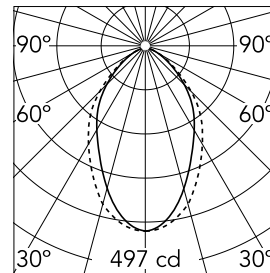

Main specifications

Number of heads	1	Net lumen (lm)	767
Lamp category	LED	Mountings	Suspension
Power (W)	16.5W	Environment	Indoor dry location
CCT (K)	3000K		
CRI	80		

Optical

Lighting type	Direct
LED type	Top LED
Light distribution	Symmetric
Optical type	Diffused light
Beam angle (°)	76
Beam angle C90-270 (°)	64

Physical

Color	Black
Orientation	Fixed
Weight (kg)	1.92
Length (mm)	845

Note

Micro-Prismatic Diffuser: Highly efficient multilayer diffuser that, thanks to its unique micro-prismatic texture, provides a glare free UGR<19 light beam. / Emergency: Emergency Module available in all versions, length 1405 mm. In normal use, it uses the same power consumption as the standard In-Finity. In emergency use, it emits 10% of normal use during 3 hours. Endcaps: must be ordered separately. Consult Flos Architectural team for a configuration without end caps.