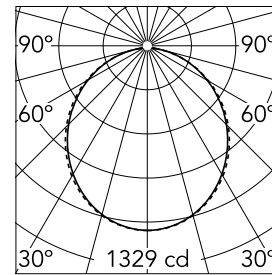

### Main specifications

<b>Number of heads</b>	1	<b>Net lumen (lm)</b>	3616
<b>Lamp category</b>	LED	<b>Mountings</b>	Suspension
<b>Power (W)</b>	63.5W	<b>Environment</b>	Indoor dry location
<b>CCT (K)</b>	3000K		
<b>CRI</b>	80		

### Optical

<b>Lighting type</b>	Direct
<b>LED type</b>	Top LED
<b>Light distribution</b>	Symmetric
<b>Optical type</b>	Diffused light
<b>Beam angle (°)</b>	110
<b>Beam angle C90-270 (°)</b>	110

Beam Angle: 107°

### Physical

<b>Color</b>	White
<b>Orientation</b>	Fixed
<b>Weight (kg)</b>	7.03
<b>Length (mm)</b>	3095