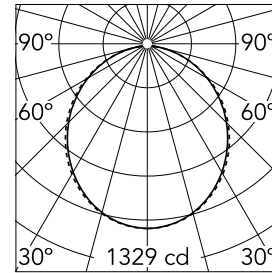

Beam Angle: 107°

Luminous flux luminaire
3616 lm

85
38
38

Electrical

Frequency (Hz)	50/60	Emergency	Without
Voltage (V)	220.00	Insulation class	I
Dimmable	No		
Driver	Integrated		
Driver type	Non Dimmable		

Physical

Color	Black
Orientation	Fixed
Weight (kg)	7.03
Length (mm)	3095

Note

Opal Diffuser: Diffuse, glare free and uniform lighting throughout the room. / Emergency: Emergency Module available in all versions, length 1405 mm. In normal use, it uses the same power consumption as the standard In-Finity. In emergency use, it emits 10% of normal use during 3 hours. Endcaps: must be ordered separately. Consult Flos Architectural team for a configuration without end caps.