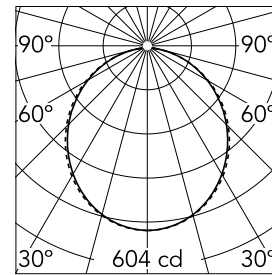

### Optical

<b>Lighting type</b>	Direct
<b>LED type</b>	Top LED
<b>Light distribution</b>	Symmetric
<b>Optical type</b>	Diffused light
<b>Beam angle (°)</b>	110
<b>Beam angle C90-270 (°)</b>	110

Beam Angle: 107°

### Physical

<b>Color</b>	White
<b>Orientation</b>	Fixed
<b>Weight (kg)</b>	3.19
<b>Length (mm)</b>	1405