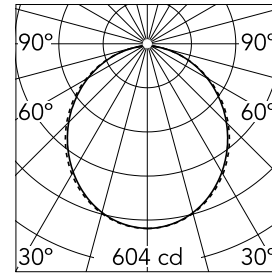

Beam Angle: 107°

Luminous flux luminaire
1643 lm

85
143
35

Electrical

Frequency (Hz)	50/60	Emergency	Without
Voltage (V)	220.00	Insulation class	I
Dimmable	No		
Driver	Integrated		
Driver type	Non Dimmable		

Physical

Color	Black
Orientation	Fixed
Weight (kg)	3.19
Length (mm)	1405

Note

Opal Diffuser: Diffuse, glare free and uniform lighting throughout the room. / Emergency: Emergency Module available in all versions, length 1405 mm. In normal use, it uses the same power consumption as the standard In-Finity. In emergency use, it emits 10% of normal use during 3 hours. Endcaps: must be ordered separately. Consult Flos Architectural team for a configuration without end caps.