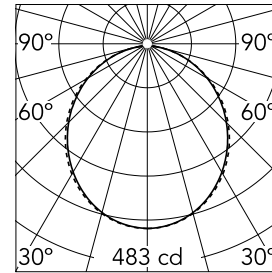

Main specifications

Number of heads	1	Net lumen (lm)	1315
Lamp category	LED	Mountings	Suspension
Power (W)	22.5W	Environment	Indoor dry location
CCT (K)	3000K		
CRI	80		

Optical

Lighting type	Direct
LED type	Top LED
Light distribution	Symmetric
Optical type	Diffused light
Beam angle (°)	110
Beam angle C90-270 (°)	110

Physical

Color	White
Orientation	Fixed
Weight (kg)	2.56
Length (mm)	1125

Note

Opal Diffuser: Diffuse, glare free and uniform lighting throughout the room. / Emergency: Emergency Module available in all versions, length 1405 mm. In normal use, it uses the same power consumption as the standard In-Finity. In emergency use, it emits 10% of normal use during 3 hours. Endcaps: must be ordered separately. Consult Flos Architectural team for a configuration without end caps.