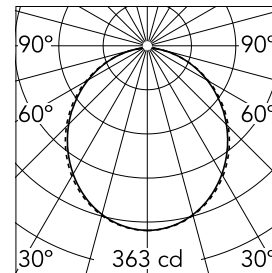

Beam Angle: 107°

Luminous flux luminaire
986 lm

85
135
38

Electrical

Frequency (Hz)	50/60	Emergency	Without
Voltage (V)	220.00	Insulation class	I
Dimmable	No		
Driver	Integrated		
Driver type	Electronic		

Physical

Color	Anodized Grey
Orientation	Fixed
Weight (kg)	1.92
Length (mm)	845

Note

Opal Diffuser: Diffuse, glare free and uniform lighting throughout the room. / Emergency: Emergency Module available in all versions, length 1405 mm. In normal use, it uses the same power consumption as the standard In-Finity. In emergency use, it emits 10% of normal use during 3 hours. Endcaps: must be ordered separately. Consult Flos Architectural team for a configuration without end caps.