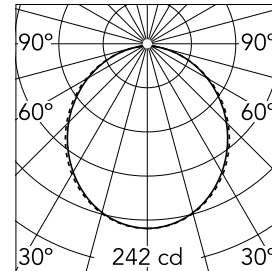

#### Optical

<b>Lighting type</b>	Direct
<b>LED type</b>	Top LED
<b>Light distribution</b>	Symmetric
<b>Optical type</b>	Diffused light
<b>Beam angle (°)</b>	110
<b>Beam angle C90-270 (°)</b>	110

Beam Angle: 107°