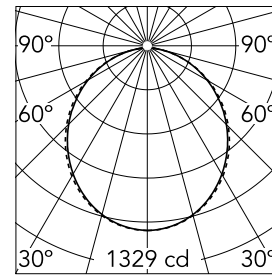

Main specifications

| | | | |
|------------------------|-------|-----------------------|---------------------|
| Number of heads | 1 | Net lumen (lm) | 3616 |
| Lamp category | LED | Mountings | Suspension |
| Power (W) | 63.5W | Environment | Indoor dry location |
| CCT (K) | 3000K | | |
| CRI | 80 | | |

Optical

| | |
|-------------------------------|----------------|
| Lighting type | Direct |
| LED type | Top LED |
| Light distribution | Symmetric |
| Optical type | Diffused light |
| Beam angle (°) | 110 |
| Beam angle C90-270 (°) | 110 |

Beam Angle: 107°

| | | |
|------|-------|------|
| h(m) | E(lx) | D(m) |
|------|-------|------|

| | | |
|---|------|------|
| 1 | 1329 | 2.63 |
|---|------|------|

| | | |
|---|-----|------|
| 2 | 332 | 5.26 |
|---|-----|------|