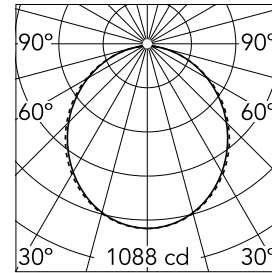

Beam Angle: 107°

Luminous flux luminaire
2958 lm

85
38
35
31

Electrical

Frequency (Hz)	50/60	Emergency	Without
Voltage (V)	220.00	Insulation class	I
Dimmable	Yes		
Driver	Integrated		
Driver type	Dimmable DALI		
	1		

Physical

Color	White
Orientation	Fixed
Weight (kg)	5.75
Length (mm)	2530

Note

Opal Diffuser: Diffuse, glare free and uniform lighting throughout the room. / Emergency: Emergency Module available in all versions, length 1405 mm. In normal use, it uses the same power consumption as the standard In-Finity. In emergency use, it emits 10% of normal use during 3 hours. Endcaps: must be ordered separately. Consult Flos Architectural team for a configuration without end caps.