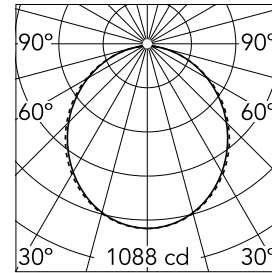

Beam Angle: 107°

Luminous flux luminaire
2958 lm

85
38
33

Electrical

Frequency (Hz)	50/60	Emergency	Without
Voltage (V)	220.00	Insulation class	I
Dimmable	Yes		
Driver	Integrated		
Driver type	Dimmable DALI		
	1		

Physical

Color	Anodized Grey
Orientation	Fixed
Weight (kg)	5.75
Length (mm)	2530

Note

Opal Diffuser: Diffuse, glare free and uniform lighting throughout the room. / Emergency: Emergency Module available in all versions, length 1405 mm. In normal use, it uses the same power consumption as the standard In-Finity. In emergency use, it emits 10% of normal use during 3 hours. Endcaps: must be ordered separately. Consult Flos Architectural team for a configuration without end caps.