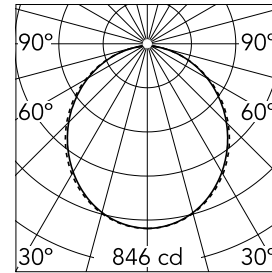

Main specifications

Number of heads	1	Net lumen (lm)	2301
Lamp category	LED	Mountings	Suspension
Power (W)	41W	Environment	Indoor dry location
CCT (K)	3000K		
CRI	80		

Optical

Lighting type	Direct
LED type	Top LED
Light distribution	Symmetric
Optical type	Diffused light
Beam angle (°)	110
Beam angle C90-270 (°)	110