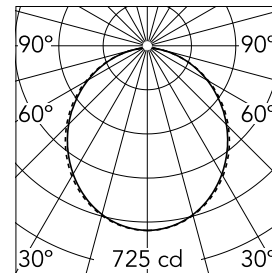

Main specifications

Number of heads	1	Net lumen (lm)	1972
Lamp category	LED	Mountings	Suspension
Power (W)	35.5W	Environment	Indoor
CCT (K)	3000K		
CRI	80		

Optical

Lighting type	Direct
LED type	Top LED
Light distribution	Symmetric
Optical type	Diffused light
Beam angle (°)	110
Beam angle C90-270 (°)	110