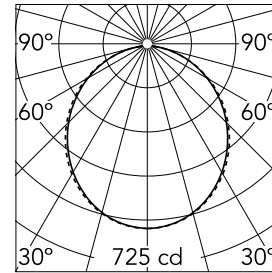

Beam Angle: 107°

Luminous flux luminaire
1972 lm

85
38
35
31

Electrical

Frequency (Hz)	50/60	Emergency	Without
Voltage (V)	220.00	Insulation class	I
Dimmable	Yes		
Driver	Integrated		
Driver type	Dimmable DALI		
	1		

Physical

Color	Anodized Grey
Orientation	Fixed
Weight (kg)	3.84
Length (mm)	1690

Note

Opal Diffuser: Diffuse, glare free and uniform lighting throughout the room. / Emergency: Emergency Module available in all versions, length 1405 mm. In normal use, it uses the same power consumption as the standard In-Finity. In emergency use, it emits 10% of normal use during 3 hours. Endcaps: must be ordered separately. Consult Flos Architectural team for a configuration without end caps.