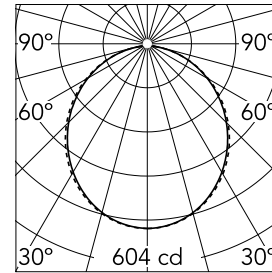

Beam Angle: 107°

Luminous flux luminaire
1643 lm

85
143
38

Electrical

Frequency (Hz)	50/60	Emergency	Without
Voltage (V)	220.00	Insulation class	I
Dimmable	Yes		
Driver	Integrated		
Driver type	Electronic dimmable DALI		

Physical

Color	White
Orientation	Fixed
Weight (kg)	3.19
Length (mm)	1405

Note

Opal Diffuser: Diffuse, glare free and uniform lighting throughout the room. / Emergency: Emergency Module available in all versions, length 1405 mm. In normal use, it uses the same power consumption as the standard In-Finity. In emergency use, it emits 10% of normal use during 3 hours. Endcaps: must be ordered separately. Consult Flos Architectural team for a configuration without end caps.