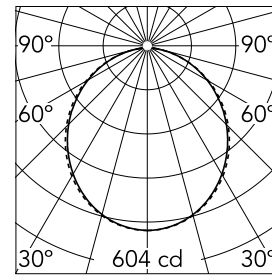

Beam Angle: 107°

Luminous flux luminaire
1643 lm

85
38
38
38

Electrical

Frequency (Hz)	50/60	Emergency	Without
Voltage (V)	220.00	Insulation class	I
Dimmable	Yes		
Driver	Integrated		
Driver type	Dimmable DALI		
	1		

Physical

Color	Anodized Grey
Orientation	Fixed
Weight (kg)	3.19
Length (mm)	1405

Note

Opal Diffuser: Diffuse, glare free and uniform lighting throughout the room. / Emergency: Emergency Module available in all versions, length 1405 mm. In normal use, it uses the same power consumption as the standard In-Finity. In emergency use, it emits 10% of normal use during 3 hours. Endcaps: must be ordered separately. Consult Flos Architectural team for a configuration without end caps.