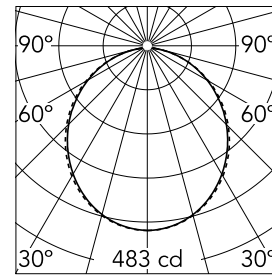

Main specifications

Number of heads	1	Net lumen (lm)	1315
Lamp category	LED	Mountings	Suspension
Power (W)	22.5W	Environment	Indoor dry location
CCT (K)	3000K		
CRI	80		

Optical

Lighting type	Direct
LED type	Top LED
Light distribution	Symmetric
Optical type	Diffused light
Beam angle (°)	110
Beam angle C90-270 (°)	110