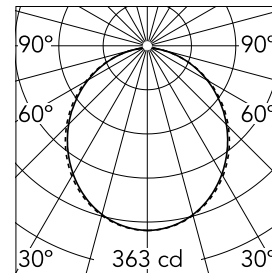

Optical

Lighting type	Direct
LED type	Top LED
Light distribution	Symmetric
Optical type	Diffused light
Beam angle (°)	110
Beam angle C90-270 (°)	110

Beam Angle: 107°

Luminous flux luminaire
986 lm

85
38
35
31

Electrical

Frequency (Hz)	50/60	Emergency	Without
Voltage (V)	220.00	Insulation class	I
Dimmable	Yes		
Driver	Integrated		
Driver type	Dimmable DALI		
	1		

Physical

Color	White
Orientation	Fixed
Weight (kg)	1.92
Length (mm)	845

Note

Opal Diffuser: Diffuse, glare free and uniform lighting throughout the room. / Emergency: Emergency Module available in all versions, length 1405 mm. In normal use, it uses the same power consumption as the standard In-Finity. In emergency use, it emits 10% of normal use during 3 hours. Endcaps: must be ordered separately. Consult Flos Architectural team for a configuration without end caps.