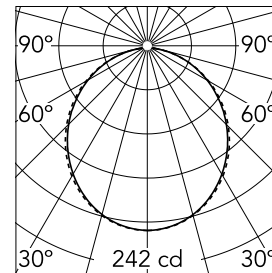

Main specifications

| | | | |
|------------------------|-------|-----------------------|------------|
| Number of heads | 1 | Net lumen (lm) | 657 |
| Lamp category | LED | Mountings | Suspension |
| Power (W) | 13W | Environment | Indoor |
| CCT (K) | 3000K | | |
| CRI | 80 | | |

Optical

| | |
|-------------------------------|----------------|
| Lighting type | Direct |
| LED type | Top LED |
| Light distribution | Symmetric |
| Optical type | Diffused light |
| Beam angle (°) | 110 |
| Beam angle C90-270 (°) | 110 |