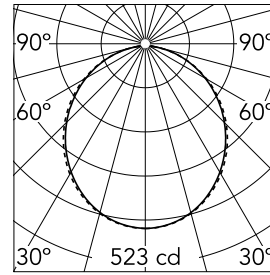

### Main specifications

<b>Number of heads</b>	1	<b>Net lumen (lm)</b>	1424
<b>Lamp category</b>	LED	<b>Mountings</b>	Surface
<b>Power (W)</b>	22.5W	<b>Environment</b>	Indoor dry location
<b>CCT (K)</b>	4000K		
<b>CRI</b>	80		

### Optical

<b>Lighting type</b>	Direct
<b>LED type</b>	Top LED
<b>Light distribution</b>	Symmetric
<b>Optical type</b>	Diffused light
<b>Beam angle (°)</b>	110
<b>Beam angle C90-270 (°)</b>	110

Beam Angle: 107°

### Physical

<b>Color</b>	White
<b>Orientation</b>	Fixed
<b>Weight (kg)</b>	3.16
<b>Length (mm)</b>	568