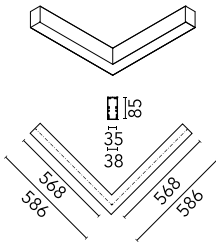

### Main specifications

<b>Number of heads</b>	1	<b>Net lumen (lm)</b>	1424
<b>Lamp category</b>	LED	<b>Mountings</b>	Surface
<b>Power (W)</b>	22.5W	<b>Environment</b>	Indoor dry location
<b>CCT (K)</b>	4000K		
<b>CRI</b>	80		

### Physical

<b>Color</b>	White
<b>Orientation</b>	Fixed
<b>Weight (kg)</b>	3.16
<b>Length (mm)</b>	568

## In-Finity 35 Surface Flat Corner 4000K General Lighting

5

Metal End Cap. Recessed No Trim /  
Surface / Suspension Down. 35 mm  
(Colour Black)  
08.9050.NS

5

Metal cover. Surface / Suspension  
Down. 35 mm  
08.9050.06

5

Metal End Cap. Recessed No Trim /  
Surface / Suspension Down. 35 mm  
(Colour White)  
08.9050.40

500 mm opal diffuser. Diffuse, glare  
free and uniform lighting throughout  
the room  
08.0109.00

5

Metal End Cap. Recessed No Trim /  
Surface / Suspension Down. 35 mm  
(Colour Anodized Grey)  
08.9050.02