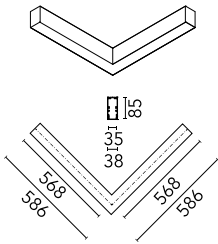

Main specifications

Number of heads	1	Net lumen (lm)	1022
Lamp category	LED	Mountings	Surface
Power (W)	22.5W	Environment	Indoor dry location
CCT (K)	3000K		
CRI	80		

Optical

Lighting type	Direct
LED type	Top LED
Light distribution	Symmetric
Optical type	Diffused light
Beam angle (°)	76
Beam angle C90-270 (°)	64

Physical

Color	Black
Orientation	Fixed
Weight (kg)	3.16
Length (mm)	568

Note

Micro-Prismatic Diffuser: Highly efficient multilayer diffuser that, thanks to its unique micro-prismatic texture, provides a glare free UGR<19 light beam. / Emergency: Emergency Module available in all versions, length 1405 mm. In normal use, it uses the same power consumption as the standard In-Finity. In emergency use, it emits 10% of normal use during 3 hours. Endcaps: must be ordered separately. Consult Flos Architectural team for a configuration without end caps.

In-Finity 35 Surface Flat Corner 3000K Micro-Prismatic Diffuser

5

Metal cover. Surface / Suspension
Down. 35 mm
08.9050.06

500 mm micro-prismatic diffuser.
Highly efficient multilayer diffuser
that, thanks to its unique
microprismatic texture, provides a
glare free UGR<19 light beam
08.0112.00

5

Metal End Cap. Recessed No Trim /
Surface / Suspension Down. 35 mm
(Colour White)
08.9050.40

5

Metal End Cap. Recessed No Trim /
Surface / Suspension Down. 35 mm
(Colour Anodized Grey)
08.9050.02

5

Metal End Cap. Recessed No Trim /
Surface / Suspension Down. 35 mm
(Colour Black)
08.9050.NS