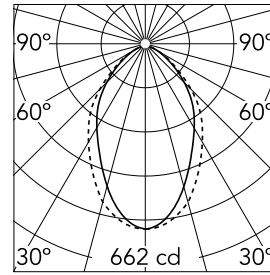

Main specifications

Number of heads	1	Net lumen (lm)	1022
Lamp category	LED	Mountings	Surface
Power (W)	22.5W	Environment	Indoor dry location
CCT (K)	3000K		
CRI	80		

Optical

Lighting type	Direct
LED type	Top LED
Light distribution	Symmetric
Optical type	Diffused light
Beam angle (°)	76
Beam angle C90-270 (°)	64

Physical

Color	Black
Orientation	Fixed
Weight (kg)	3.16
Length (mm)	568

Note

Micro-Prismatic Diffuser: Highly efficient multilayer diffuser that, thanks to its unique micro-prismatic texture, provides a glare free UGR<19 light beam. / Emergency: Emergency Module available in all versions, length 1405 mm. In normal use, it uses the same power consumption as the standard In-Finity. In emergency use, it emits 10% of normal use during 3 hours. Endcaps: must be ordered separately. Consult Flos Architectural team for a configuration without end caps.