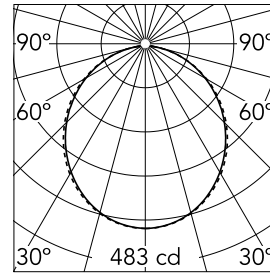

### Main specifications

<b>Number of heads</b>	1	<b>Net lumen (lm)</b>	1315
<b>Lamp category</b>	LED	<b>Mountings</b>	Surface
<b>Power (W)</b>	22.5W	<b>Environment</b>	Indoor dry location
<b>CCT (K)</b>	3000K		
<b>CRI</b>	80		

### Optical

<b>Lighting type</b>	Direct
<b>LED type</b>	Top LED
<b>Light distribution</b>	Symmetric
<b>Optical type</b>	Diffused light
<b>Beam angle (°)</b>	110
<b>Beam angle C90-270 (°)</b>	110

Beam Angle: 107°

### Physical

<b>Color</b>	Anodized Grey
<b>Orientation</b>	Fixed
<b>Weight (kg)</b>	3.16
<b>Length (mm)</b>	568