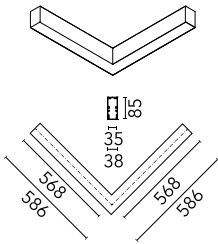

### Main specifications

<b>Number of heads</b>	1	<b>Net lumen (lm)</b>	1315
<b>Lamp category</b>	LED	<b>Mountings</b>	Surface
<b>Power (W)</b>	22.5W	<b>Environment</b>	Indoor dry location
<b>CCT (K)</b>	3000K		
<b>CRI</b>	80		

h(m)	E(lx)	D(m)
1	483	2.63
2	121	5.26
3	54	7.90
4	30	10.53
5	19	13.16

Luminous flux luminaire  
1315 lm

### Physical

<b>Color</b>	Anodized Grey
<b>Orientation</b>	Fixed
<b>Weight (kg)</b>	3.16
<b>Length (mm)</b>	568

5

Metal End Cap. Recessed No Trim /  
Surface / Suspension Down. 35 mm  
(Colour White)  
08.9050.40

5

Metal cover. Surface / Suspension  
Down. 35 mm  
08.9050.06

5

Metal End Cap. Recessed No Trim /  
Surface / Suspension Down. 35 mm  
(Colour Black)  
08.9050.NS