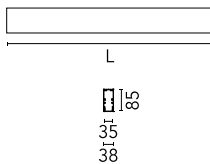

### Main specifications

<b>Number of heads</b>	1	<b>Net lumen (lm)</b>	1278
<b>Lamp category</b>	LED	<b>Mountings</b>	Surface
<b>Power (W)</b>	28W	<b>Environment</b>	Indoor dry location
<b>CCT (K)</b>	3000K		
<b>CRI</b>	80		

### Physical

<b>Color</b>	White
<b>Orientation</b>	Fixed
<b>Weight (kg)</b>	3.19
<b>Length (mm)</b>	1405