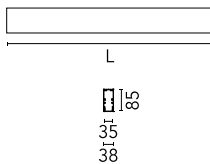

### Main specifications

<b>Number of heads</b>	1	<b>Net lumen (lm)</b>	1278
<b>Lamp category</b>	LED	<b>Mountings</b>	Surface
<b>Power (W)</b>	28W	<b>Environment</b>	Indoor
<b>CCT (K)</b>	3000K		
<b>CRI</b>	80		

### Physical

<b>Color</b>	White
<b>Orientation</b>	Fixed
<b>Weight (kg)</b>	3.19
<b>Length (mm)</b>	1405