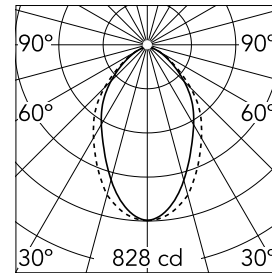

58
3135
38

Main specifications

| | | | |
|------------------------|-------|-----------------------|---------|
| Number of heads | 1 | Net lumen (lm) | 1278 |
| Lamp category | LED | Mountings | Surface |
| Power (W) | 28W | Environment | Indoor |
| CCT (K) | 3000K | | |
| CRI | 80 | | |

Optical

| | |
|-------------------------------|----------------|
| Lighting type | Direct |
| LED type | Top LED |
| Light distribution | Symmetric |
| Optical type | Diffused light |
| Beam angle (°) | 76 |
| Beam angle C90-270 (°) | 64 |

| | | | |
|--------------------|-------------|--------------|-------------|
| Beam Angle: | 64° | | |
| | h(m) | E(lx) | D(m) |
| 1 | 828 | 1.25 | |
| 2 | 207 | 2.50 | |
| 3 | 92 | 3.76 | |
| 4 | 52 | 5.01 | |
| 5 | 33 | 6.26 | |