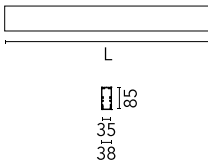

Main specifications

| | | | |
|------------------------|-------|-----------------------|---------------------|
| Number of heads | 1 | Net lumen (lm) | 1643 |
| Lamp category | LED | Mountings | Surface |
| Power (W) | 28W | Environment | Indoor dry location |
| CCT (K) | 3000K | | |
| CRI | 80 | | |