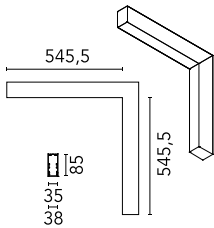

Electrical

Frequency (Hz)	50/60	Emergency	Without
Voltage (V)	220.00	Insulation class	I
Dimmable	No		
Driver	Integrated		
Driver type	Non Dimmable		

Physical

Color	White
Orientation	Fixed
Weight (kg)	3.16
Length (mm)	546

Note

Micro-Prismatic Diffuser: Highly efficient multilayer diffuser that, thanks to its unique micro-prismatic texture, provides a glare free UGR<19 light beam. / Emergency: Emergency Module available in all versions, length 1405 mm. In normal use, it uses the same power consumption as the standard In-Finity. In emergency use, it emits 10% of normal use during 3 hours. Endcaps: must be ordered separately. Consult Flos Architectural team for a configuration without end caps.