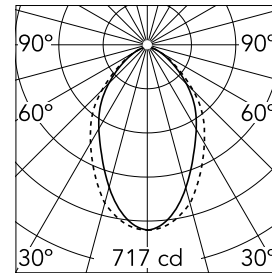

In-Finity 35 Surface Dihedral Corner 4000K Micro-Prismatic Diffuser

■ N35SDC4U30B - White

LED modular system for surface installation, including LED luminaires, aluminum installation profile, and diffusers. Drivers included in lighting modules for 220-240V connection to mains or to other lighting modules.

Main specifications

Number of heads	1	Net lumen (lm)	1107
Lamp category	LED	Mountings	Surface
Power (W)	22.5W	Environment	Indoor dry location
CCT (K)	4000K		
CRI	80		

Optical

Lighting type	Direct
LED type	Top LED
Light distribution	Symmetric
Optical type	Diffused light
Beam angle (°)	76
Beam angle C90-270 (°)	64

Physical

Color	White
Orientation	Fixed
Weight (kg)	3.16
Length (mm)	546

Note

Micro-Prismatic Diffuser: Highly efficient multilayer diffuser that, thanks to its unique micro-prismatic texture, provides a glare free UGR<19 light beam. / Emergency: Emergency Module available in all versions, length 1405 mm. In normal use, it uses the same power consumption as the standard In-Finity. In emergency use, it emits 10% of normal use during 3 hours. Endcaps: must be ordered separately. Consult Flos Architectural team for a configuration without end caps.