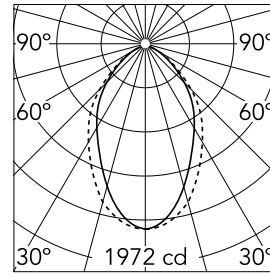

### Main specifications

<b>Number of heads</b>	1	<b>Net lumen (lm)</b>	3044
<b>Lamp category</b>	LED	<b>Mountings</b>	Surface
<b>Power (W)</b>	63.5W	<b>Environment</b>	Indoor dry location
<b>CCT (K)</b>	4000K		
<b>CRI</b>	80		

### Optical

<b>Lighting type</b>	Direct
<b>LED type</b>	Top LED
<b>Light distribution</b>	Symmetric
<b>Optical type</b>	Diffused light
<b>Beam angle (°)</b>	76
<b>Beam angle C90-270 (°)</b>	64

<b>Beam Angle:</b>	75°		
<b>h(m)</b>	<b>E(lx)</b>	<b>D(m)</b>	
1	1972	1.25	
2	493	2.50	
3	219	3.76	
4	123	5.01	
5	79	6.26	

### Physical

<b>Color</b>	Black
<b>Orientation</b>	Fixed
<b>Weight (kg)</b>	7.03
<b>Length (mm)</b>	3095