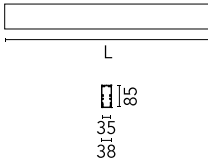

### Main specifications

<b>Number of heads</b>	1	<b>Net lumen (lm)</b>	3044
<b>Lamp category</b>	LED	<b>Mountings</b>	Surface
<b>Power (W)</b>	63.5W	<b>Environment</b>	Indoor dry location
<b>CCT (K)</b>	4000K		
<b>CRI</b>	80		

### Physical

<b>Color</b>	Black
<b>Orientation</b>	Fixed
<b>Weight (kg)</b>	7.03
<b>Length (mm)</b>	3095