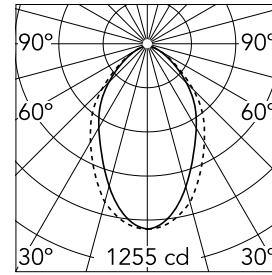

Main specifications

Number of heads	1	Net lumen (lm)	1937
Lamp category	LED	Mountings	Surface
Power (W)	41W	Environment	Indoor dry location
CCT (K)	4000K		
CRI	80		

Optical

Lighting type	Direct
LED type	Top LED
Light distribution	Symmetric
Optical type	Diffused light
Beam angle (°)	76
Beam angle C90-270 (°)	64

Physical

Color	White
Orientation	Fixed
Weight (kg)	4.48
Length (mm)	1970

Note

Micro-Prismatic Diffuser: Highly efficient multilayer diffuser that, thanks to its unique micro-prismatic texture, provides a glare free UGR<19 light beam. / Emergency: Emergency Module available in all versions, length 1405 mm. In normal use, it uses the same power consumption as the standard In-Finity. In emergency use, it emits 10% of normal use during 3 hours. Endcaps: must be ordered separately. Consult Flos Architectural team for a configuration without end caps.