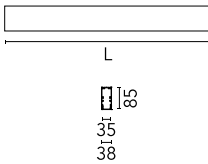

Main specifications

Number of heads	1	Net lumen (lm)	1937
Lamp category	LED	Mountings	Surface
Power (W)	41W	Environment	Indoor dry location
CCT (K)	4000K		
CRI	80		

Optical

Lighting type	Direct
LED type	Top LED
Light distribution	Symmetric
Optical type	Diffused light
Beam angle (°)	76
Beam angle C90-270 (°)	64

Physical

Color	White
Orientation	Fixed
Weight (kg)	4.48
Length (mm)	1970

Note

Micro-Prismatic Diffuser: Highly efficient multilayer diffuser that, thanks to its unique micro-prismatic texture, provides a glare free UGR<19 light beam. / Emergency: Emergency Module available in all versions, length 1405 mm. In normal use, it uses the same power consumption as the standard In-Finity. In emergency use, it emits 10% of normal use during 3 hours. Endcaps: must be ordered separately. Consult Flos Architectural team for a configuration without end caps.